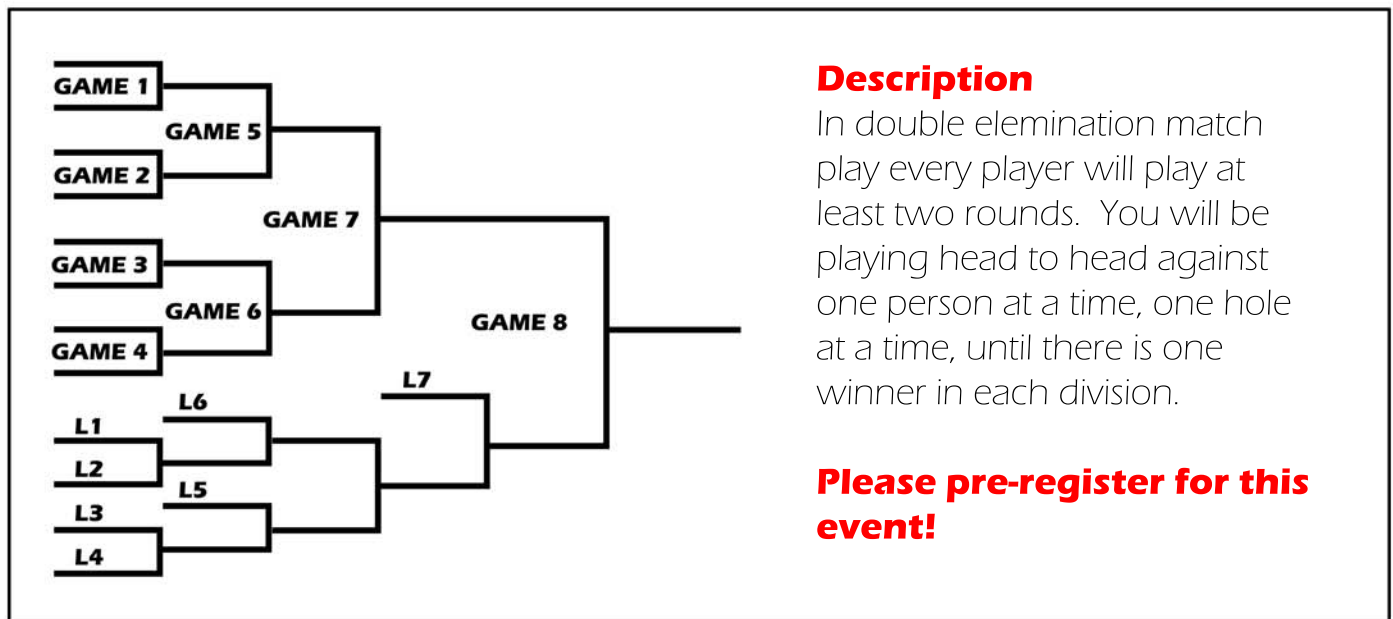

SPRING FLING!

CHARLOTTEDisc
www.charlottedgc.com

Where : Reedy Creek Park
When: March 24th & 25th
What : Double Elimination Match Play
How Much : $20 members $25 non
Who : Everyone! (Up to 72 people)
Divisions : Intermediate, Am, Pro
Payout : Top 4 in each division

Saturday:
Sign-up 8am (PLEASE PRE-REGISTER!!!)
Players Meeting 8:30am
Start 9am
Lunch will be provided on Saturday
Sunday
Start 9am

Pre-Registration : Dave@Marchant.com

Contact: Bill Jacobson at 704-363-0805