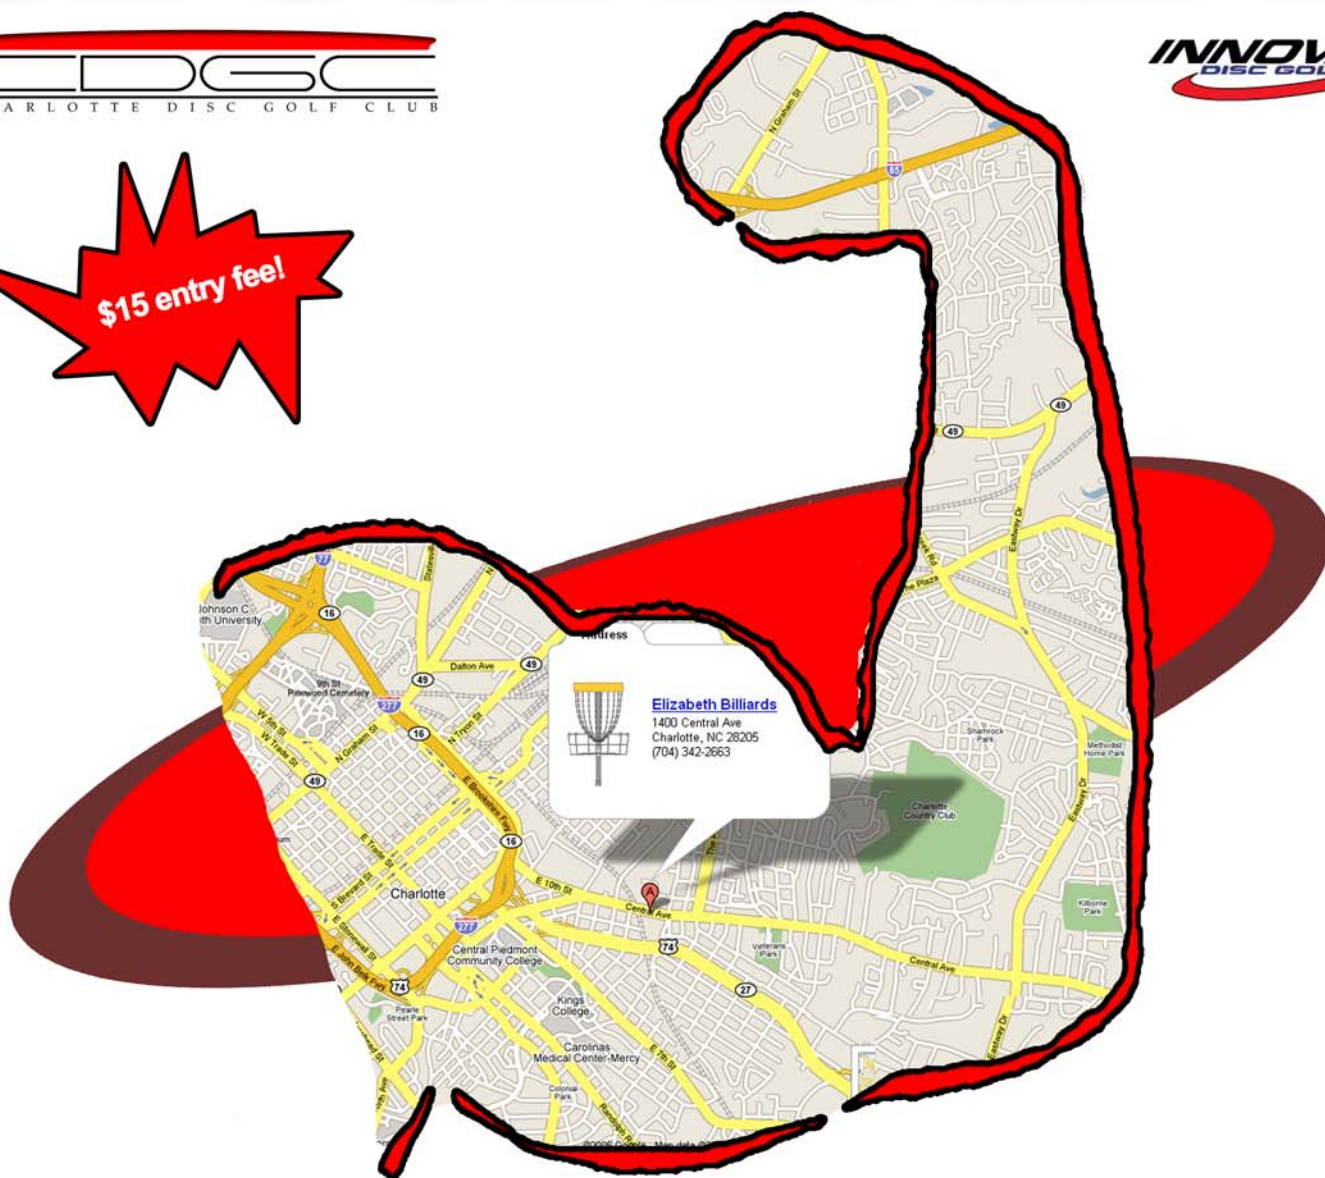

CDGCIRONMAN

CDGSC
CHARLOTTE DISC GOLF CLUB

INNOVA
DISC GOLF

Registration : 7am until 8:30am at Reedy Creek
Start at Reedy (Stout & Original), play Sugaw, Hornets Nest, & Renny Original in any order.
Recommended group size : 3 people
Meet at EB's to turn in the card and party!!

Players party at EBs **Free pizza!!** Putting contest with \$\$ prizes!!

SATURDAY MAY 13